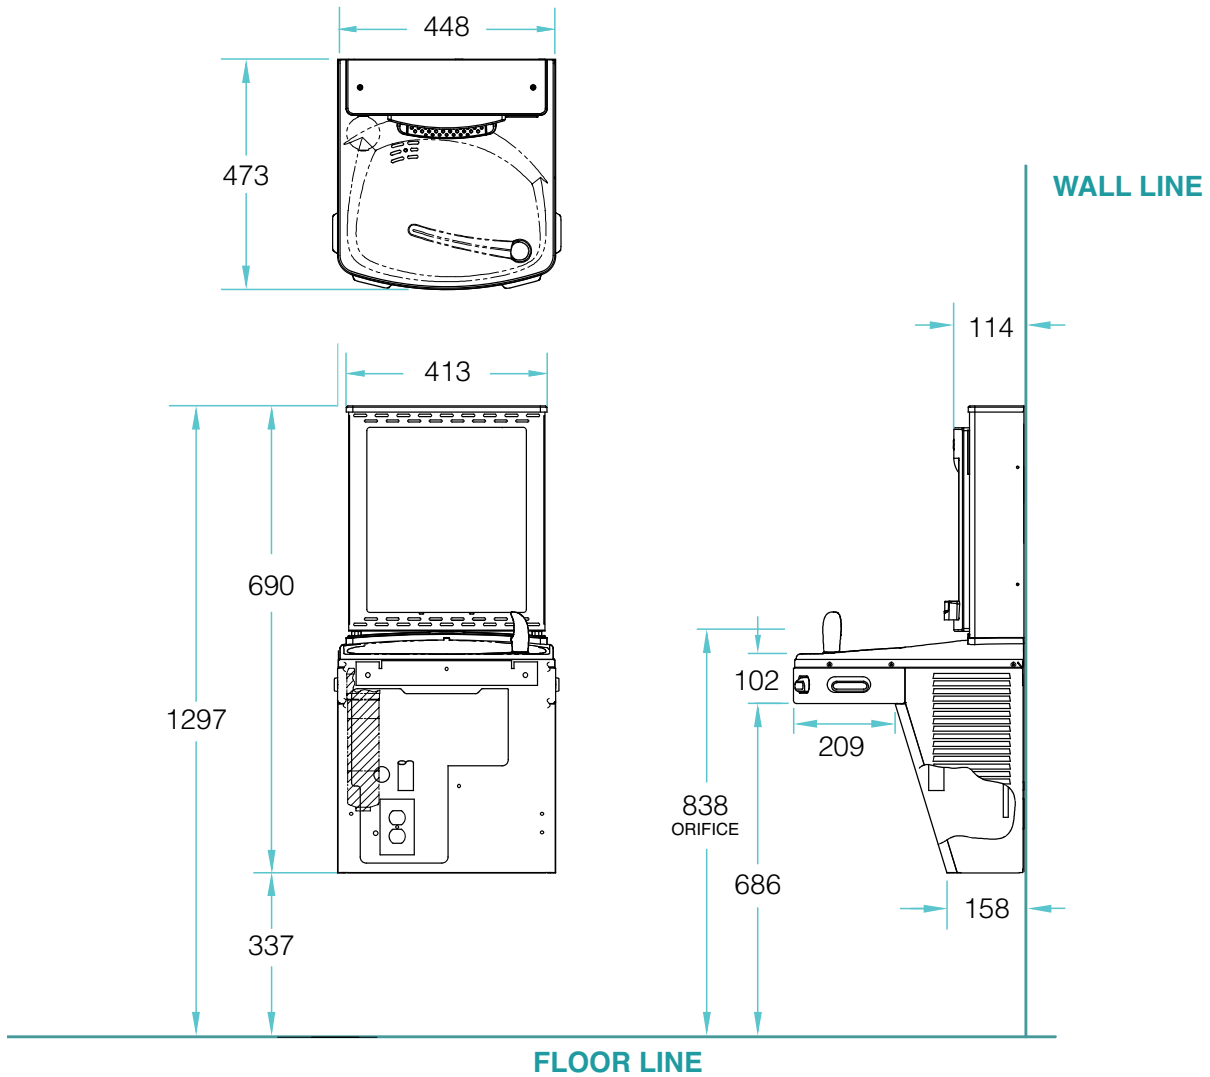

Technical Sheet

VersaFiller P8EBFTY

Contactless, Refrigerated

HYDRATION STATION COMBO

- VersaFiller Bottle Filler + Versacooler Drinking Fountain

Standard Features

- Contactless (Hands Free) Surface Mount Retrofit Bottle Filler
 - » Hands free activation with shut off timer
 - » Built in bottle counter, filter monitor and programmable time-out feature
 - » Large Alcove to fit most sports bottles
 - » Energy-Efficient LED's illuminate alcove and aid's bottle filling
 - » Built in drain - no drip tray to empty
- Contactless (Hands Free) Drinking Fountain
 - » Stainless steel top
 - » Basin is designed to eliminate splashing and standing water
 - » Water-saver bubbler reduces waste water by 50%.
 - » Antimicrobial flexible bubbler guard
- » External stream height adjustment
- » High efficiency cooling tank and coil
- » Energy-Efficient refrigeration system powers 'ON' only when in use or if water temp increases during long period of standby
- » Refrigerant R-134a
- » Heavy duty galvanized steel frame
- » Standard finish: brushed stainless steel
- » Built-in 100 micron strainer stops Particles before they enter the waterway
- » ADA compliant for both adult or child when properly installed
- » Waterways are lead-free in materials and construction

Options

- green filter
- Installation Kit

By being ADA compliant, OASIS ensures that our products are accessible to people with disabilities.

*All measurements in mm.

Model	P8EBFTY
Type	Contactless, Refrigerated
10° C Drinking Water/ 21° C Ambient Air Temp:	
Rated Capacity LPH	60
Base Rate LPH	60
Pre-Cooler	No
Hot'N Cold™ Model	No
220-240 Volts, 50/60HZ:	
Compr. HP	1/4
Full Load Amps	2.2
Rated Watts	457
Auto-Off Water Flow	Yes
Glass Filler ACC Option	No
Net Wt. Approx (kg)	31
Dimensions (mm)	960(H) x 413(W) x 473(D)
Dispense Height (mm)	250